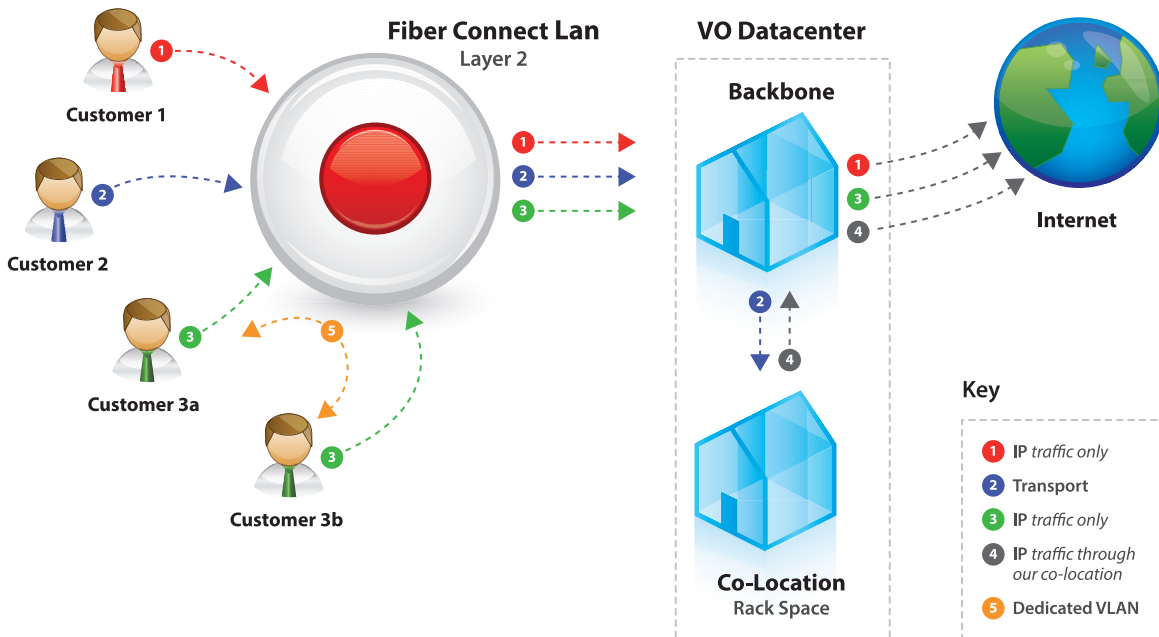

The need for a fast and reliable Internet connection has become increasingly important for today's businesses.

To address these requirements, *Visual Online* (VO) provides a symmetrical Internet connection (offering high speed in both directions) with a guaranteed capacity (bandwidth reserved to your business) ranging from 30 Mbit/s to 1 Gbit/s.

The picture above shows the 3 most usual customer situations

Customer 1:

A fiber connection is established from his offices to our *Fiber Connect LAN*. His Internet connectivity is provided from our datacenter (route n°1).

FiberConnect Features:

- ✔ High capacity dedicated access
- ✔ Synchronous upload and download.
- ✔ Speed access from 30 Mbits/s to 1 Gbits/s
- ✔ Live monitoring of IP Transit usage
- ✔ Reliability of the fiber network provided by P&T
- ✔ Flexible adaptation of bandwidth as your business grows.
- ✔ Business SLA available