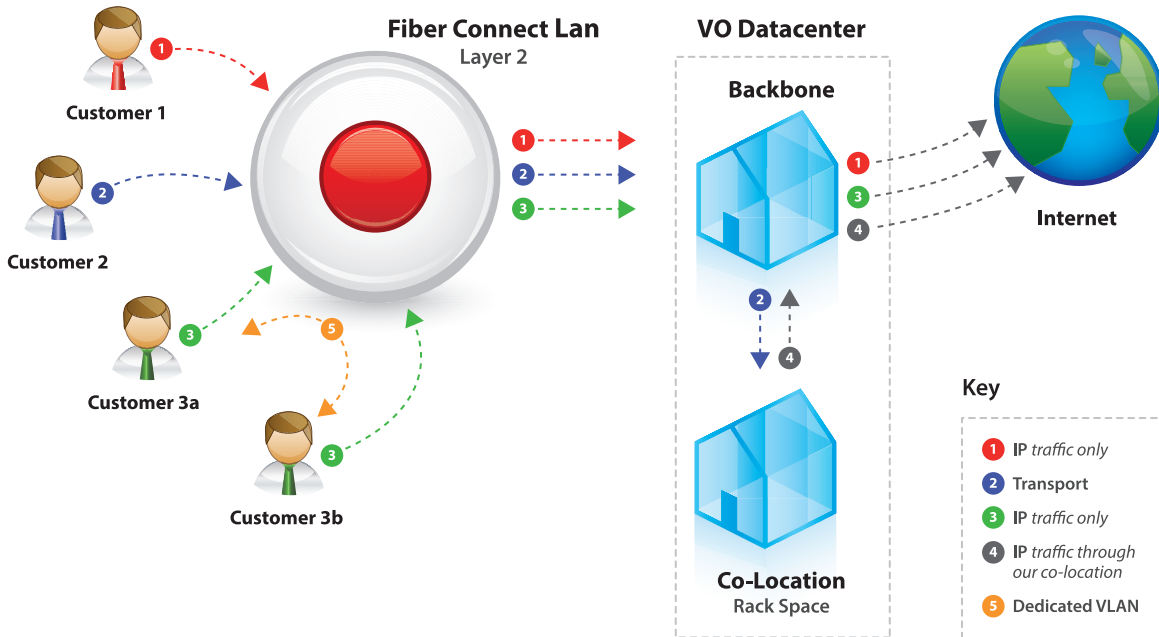

The need for a fast and reliable Internet connection has become increasingly important for today's businesses.

To address these requirements, *Visual Online* (VO) provides a symmetrical Internet connection (offering high speed in both directions) with a guaranteed capacity (bandwidth reserved to your business) ranging from 30 Mbit/s to 1 Gbit/s.

The picture above shows the 3 most usual customer situations

Customer 1:

A fiber connection is established from his offices to our *Fiber Connect LAN*. His Internet connectivity is provided from our datacenter (route n°1).

FiberConnect Features:

- ✔ High capacity dedicated access
- ✔ Synchronous upload and download.
- ✔ Speed access from 30 Mb/s to 1 Gb/s
- ✔ Live monitoring of IP Transit usage
- ✔ Reliability of the fiber network provided by P&T
- ✔ Flexible adaptation of bandwidth as your business grows.
- ✔ Business SLA available