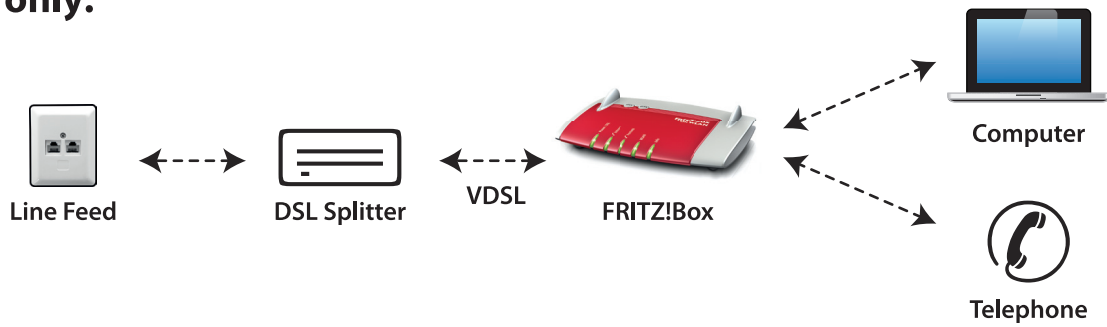

# VDSL Configurations: (VOfiber 30 only)

## VDSL only:

## VDSL with analogue line option: