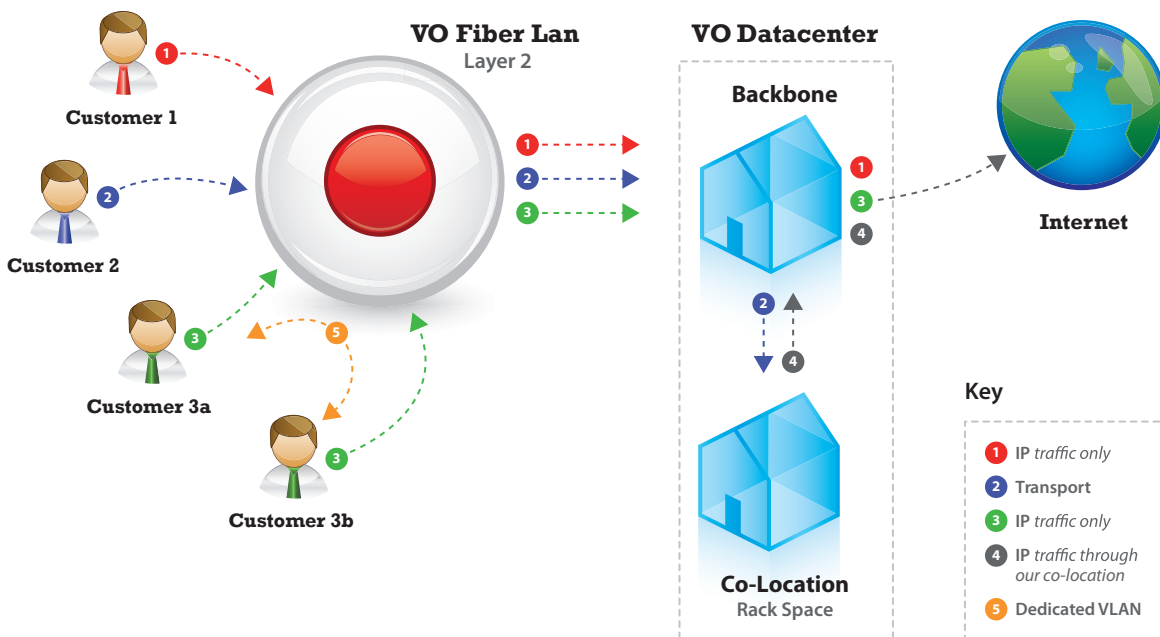

## FiberConnect

The need for a fast and reliable Internet connection has become increasingly important for today's businesses.

To address these requirements, *Visual Online* (VO) provides a symmetrical Internet connection (offering high speed in both directions) with a guaranteed capacity (bandwidth reserved to your business) ranging from 2 Mbit/s to 1 Gbit/s.

The picture above shows the 3 most usual customer situations

### Customer 1:

A fiber connected from his offices to our *VO Fiber LAN*. His Internet connection is provided from our datacenter (route n°1).

### Customer 3:

His offices, on 2 different locations, can be connected to our *VO Fiber LAN* and then be interconnected on a dedicated VLAN (route n°5). Both sites have access to the Internet via our datacenter (route n°3).